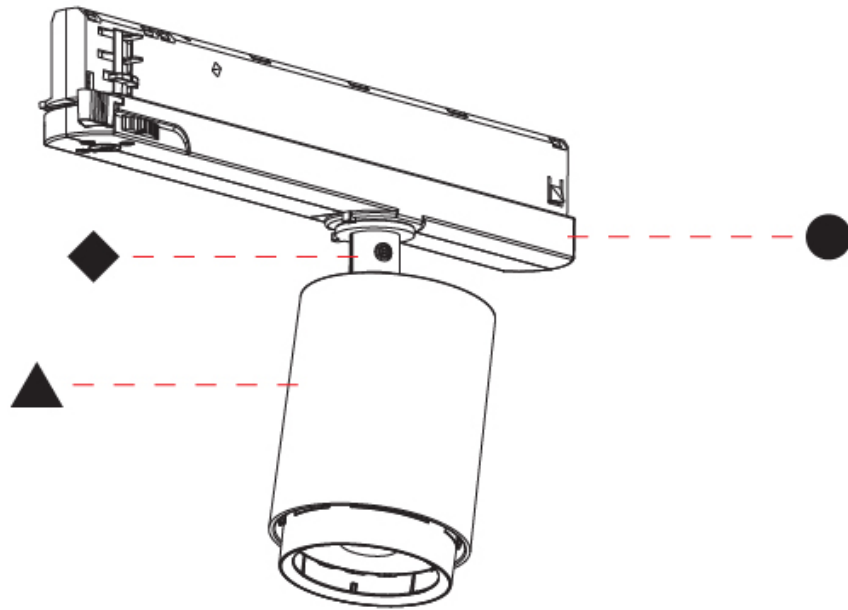

OPTICAL

Reflector°: Adjustable 14 - 44
Adjustability: Rotational 360°; Tilt 90° (±45°)

RATINGS AND CERTIFICATIONS

Certified By: Certified for North American Standards
IP rating: IP20

A3T220-

PROJECT	_____
TYPE	_____
SPECIFIER	_____
QUANTITY	_____
DATE	_____